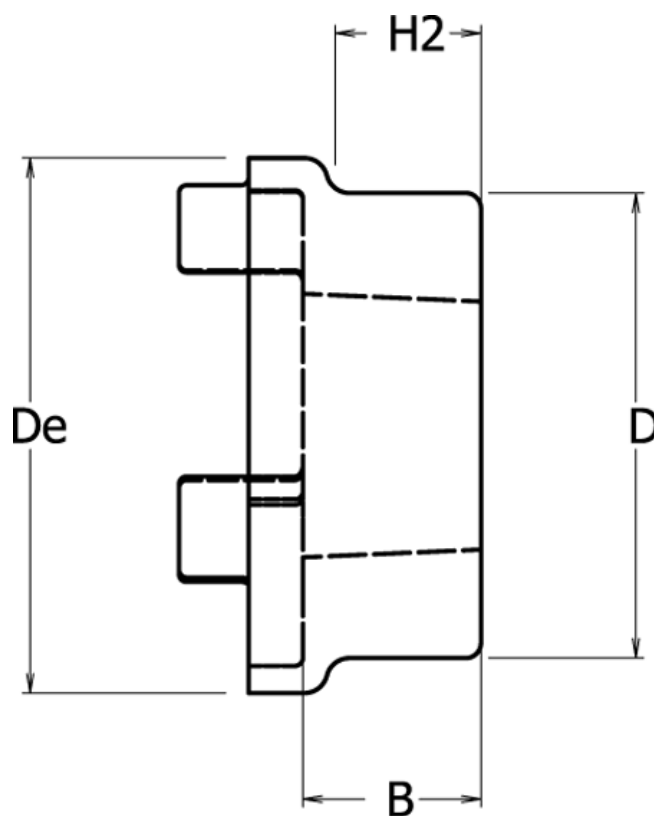

Article number: 3303110F

Description: Coupling Hub HRC-F 110  
w/Taperbushing indvendig 1610 maks. boring 42 mm

## Measures

---

B	= 26.5
D	= 100
De	= 112
For bush	= 1610
H2	= 18.5